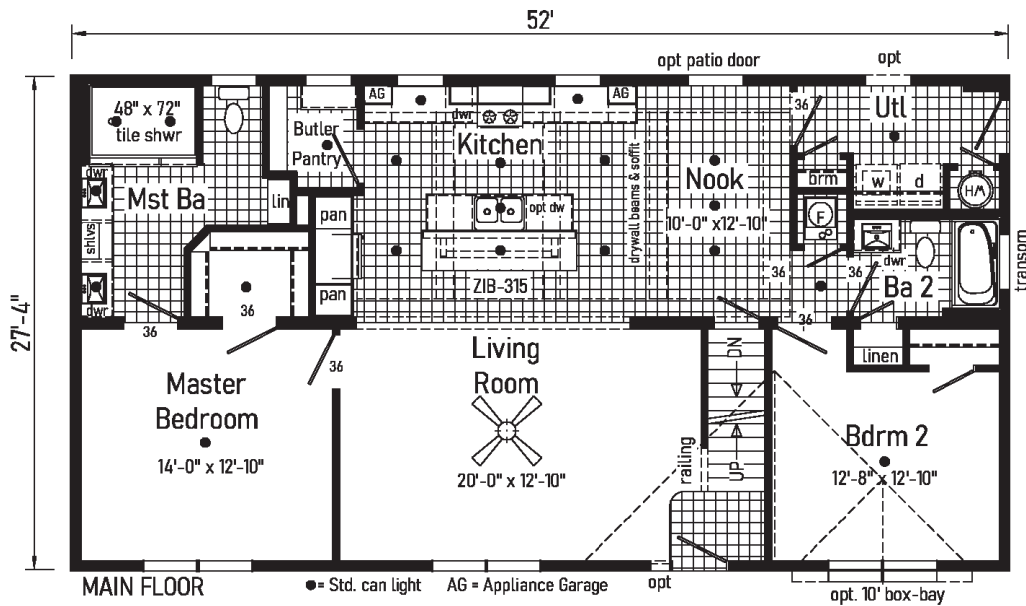

Deux

Magnifique

2PC2601R
28x52 Approx. 1421 sq ft

Proposed Second Floor:
All design materials and work to be the responsibility of the builders on site to local codes. Light, vent, egress, heating and plumbing are the responsibility of the builder.