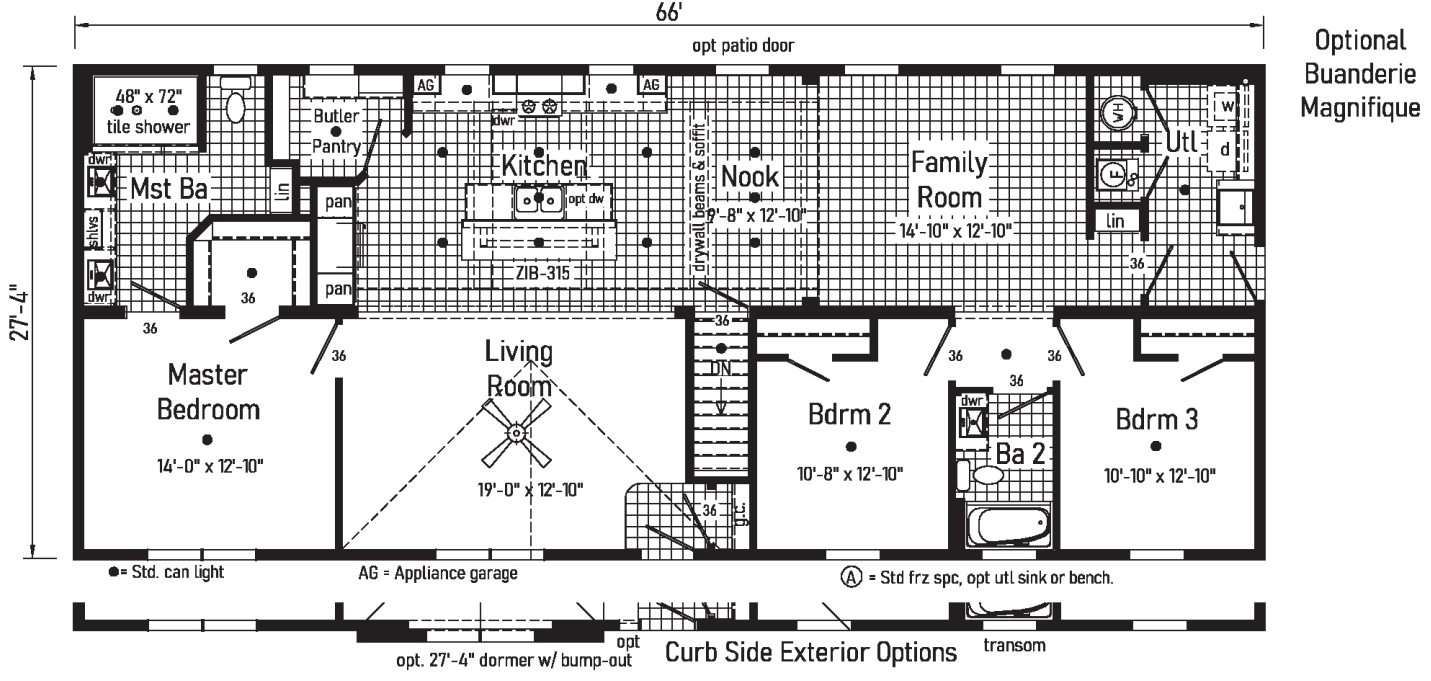

PENNWEST

reserve

R

2023

Magnifique

PENNWEST
H O M E S

2P2601R
28x58 Approx. 1585 sq ft

Optional Glamour Bath

Opt Attic Stairs
 (omits g.c.)

Optional Buanderie Magnifique

Scan to Watch Video!

Grand Magnifique

2P2602R
28x66 Approx. 1804 sq ft

Deux

Magnifique

2PC2601R
28x52 Approx. 1421 sq ft

Proposed Second Floor:
 All design materials and work to be the responsibility of the builders on site to local codes. Light, vent, egress, heating and plumbing are the responsibility of the builder.

Trois

Magnifique

3P2601R
42x52 Approx. 1731 sq ft

Quatre

Magnifique

6P2601R
28x36 Approx. 1943 sq ft

Optional Glamour Bath

inHouse
experience

2023