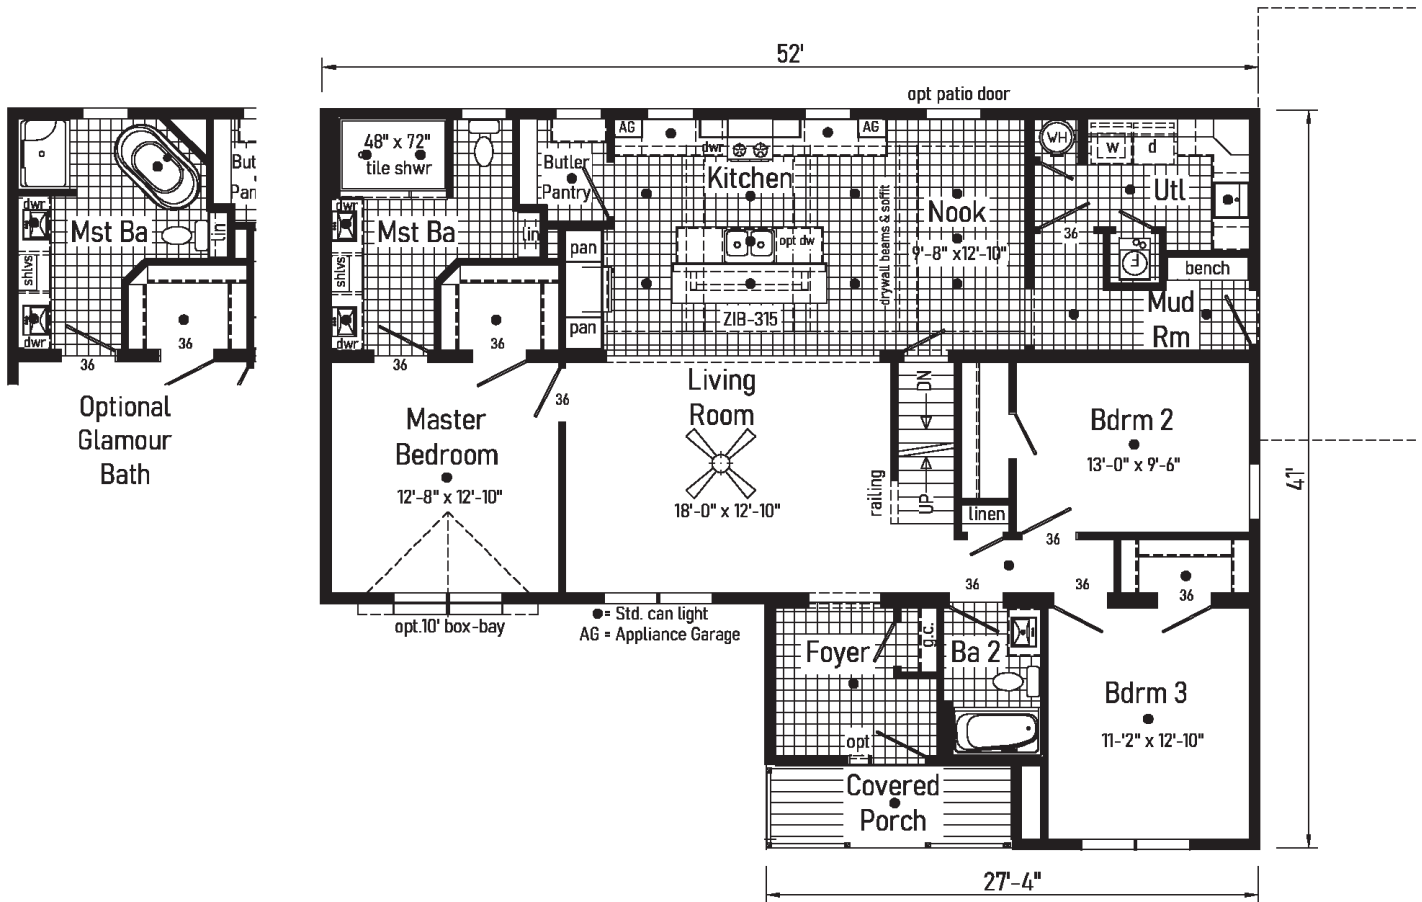

PENNWEST

reserve

R

2023

Magnifique

PENNWEST
H O M E S

2P2601R
28x58 Approx. 1585 sq ft

Optional Glamour Bath

Opt Attic Stairs
 (omits g.c.)

Optional Buanderie Magnifique

Scan to Watch Video!

Grand Magnifique

2P2602R
28x66 Approx. 1804 sq ft

Deux

Magnifique

2PC2601R
28x52 Approx. 1421 sq ft

Proposed Second Floor:
 All design materials and work to be the responsibility of the builders on site to local codes. Light, vent, egress, heating and plumbing are the responsibility of the builder.

Trois

Magnifique

3P2601R
42x52 Approx. 1731 sq ft

Quatre

Magnifique

6P2601R
28x36 Approx. 1943 sq ft

Optional Glamour Bath

inHouse
experience

2023