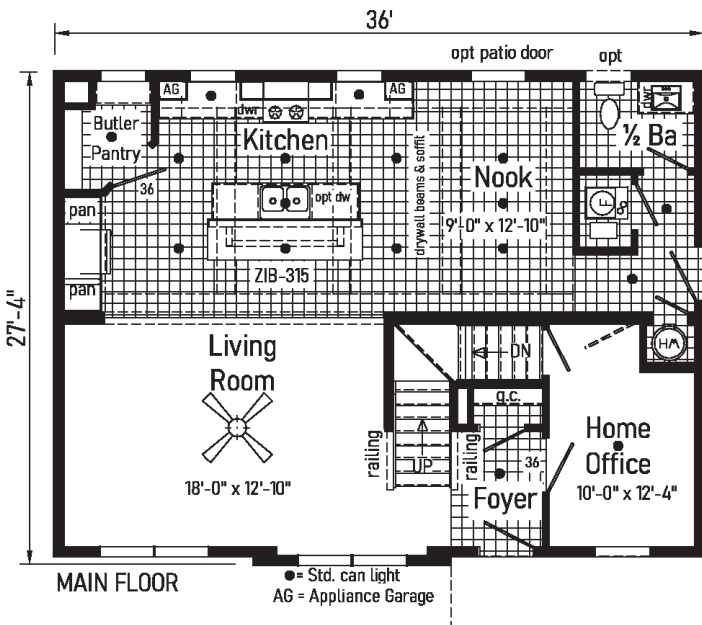

PENNWEST

reserve

R

2023

Magnifique

PENNWEST
H O M E S

2P2601R
28x58 Approx. 1585 sq ft

Optional Glamour Bath

Opt Attic Stairs
 (omits g.c.)

Optional Buanderie Magnifique

Scan to Watch Video!

Grand Magnifique

2P2602R
28x66 Approx. 1804 sq ft

Deux

Magnifique

2PC2601R
28x52 Approx. 1421 sq ft

Proposed Second Floor:
 All design materials and work to be the responsibility of the builders on site to local codes. Light, vent, egress, heating and plumbing are the responsibility of the builder.

Trois

Magnifique

3P2601R
42x52 Approx. 1731 sq ft

Quatre

Magnifique

6P2601R
28x36 Approx. 1943 sq ft

Optional Glamour Bath

inHouse
experience

2023